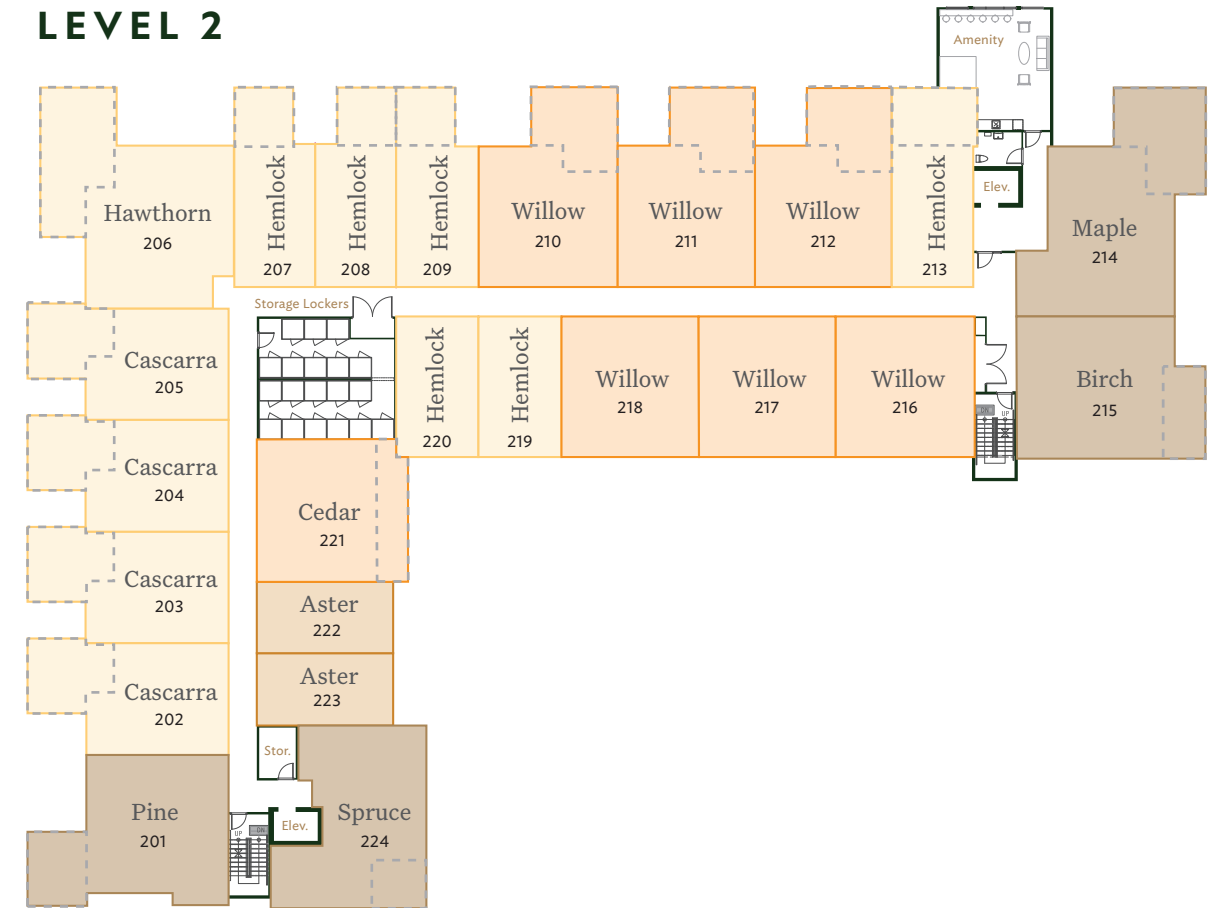

LEVEL 0 - PARKADE

LEVEL 1 - PARKADE

LEVEL 2

LEVELS 3-6

7 Levels

Floor Maps

- Townhouse
- 2 Bed
- 1 Bed + Den
- 1 Bed
- Studio