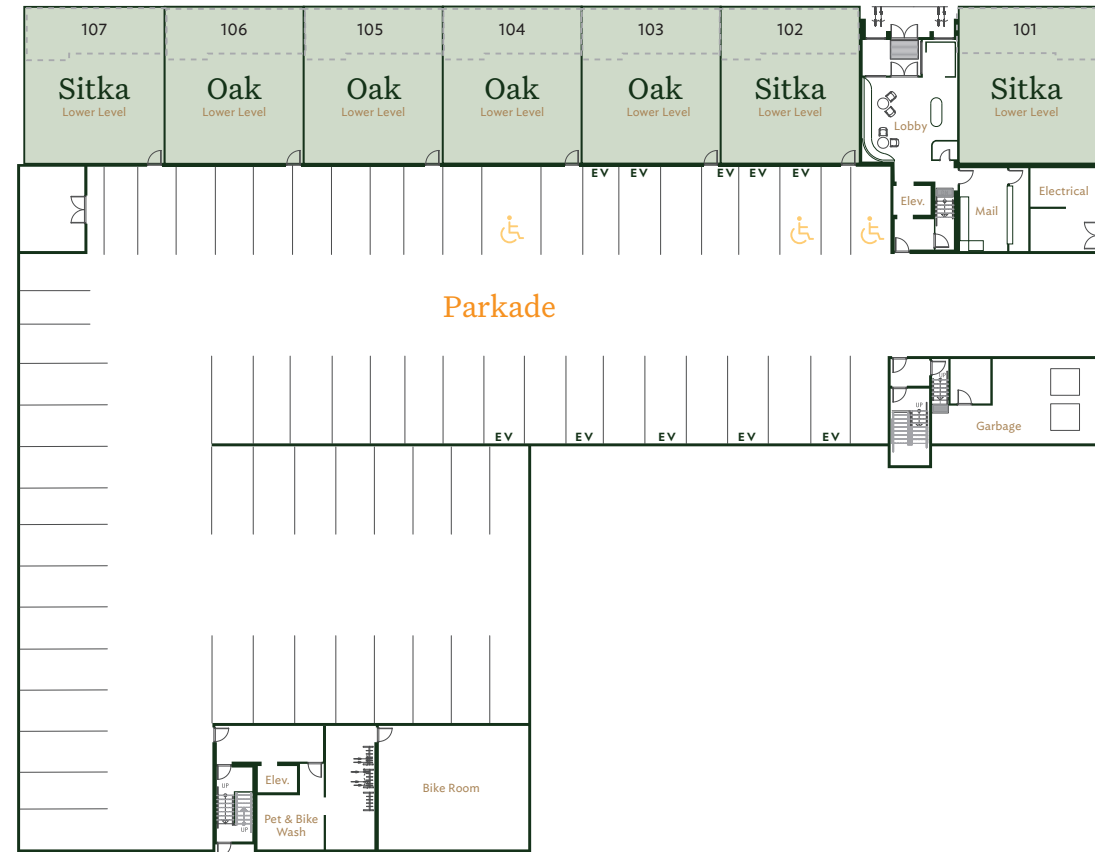

LEVEL 0 - PARKADE

LEVEL 1 - PARKADE

LEVEL 2

LEVELS 3-6

7 Levels

Floor Maps

- Townhouse
- 2 Bed
- 1 Bed + Den
- 1 Bed
- Studio