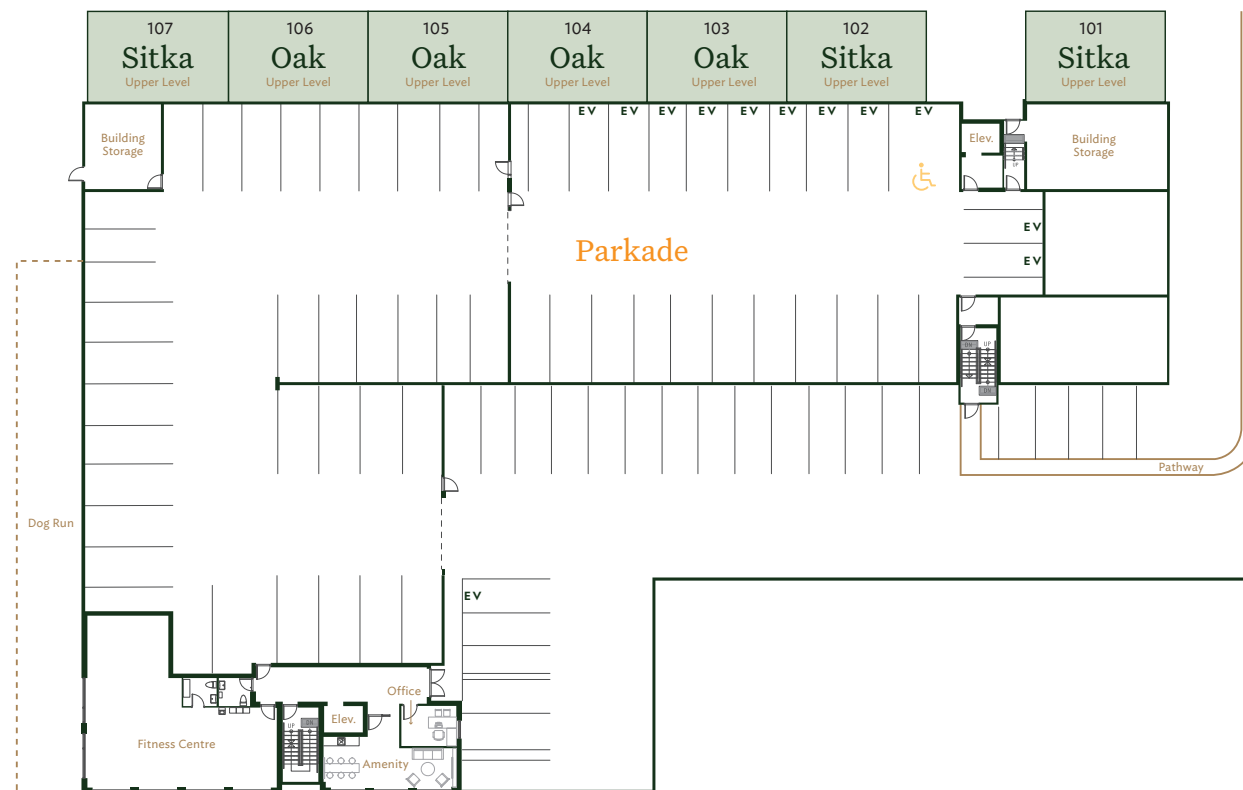

LEVEL 0 - PARKADE

LEVEL 1 - PARKADE

LEVEL 2

LEVELS 3-6

7 Levels

Floor Maps

- Townhouse
- 2 Bed
- 1 Bed + Den
- 1 Bed
- Studio